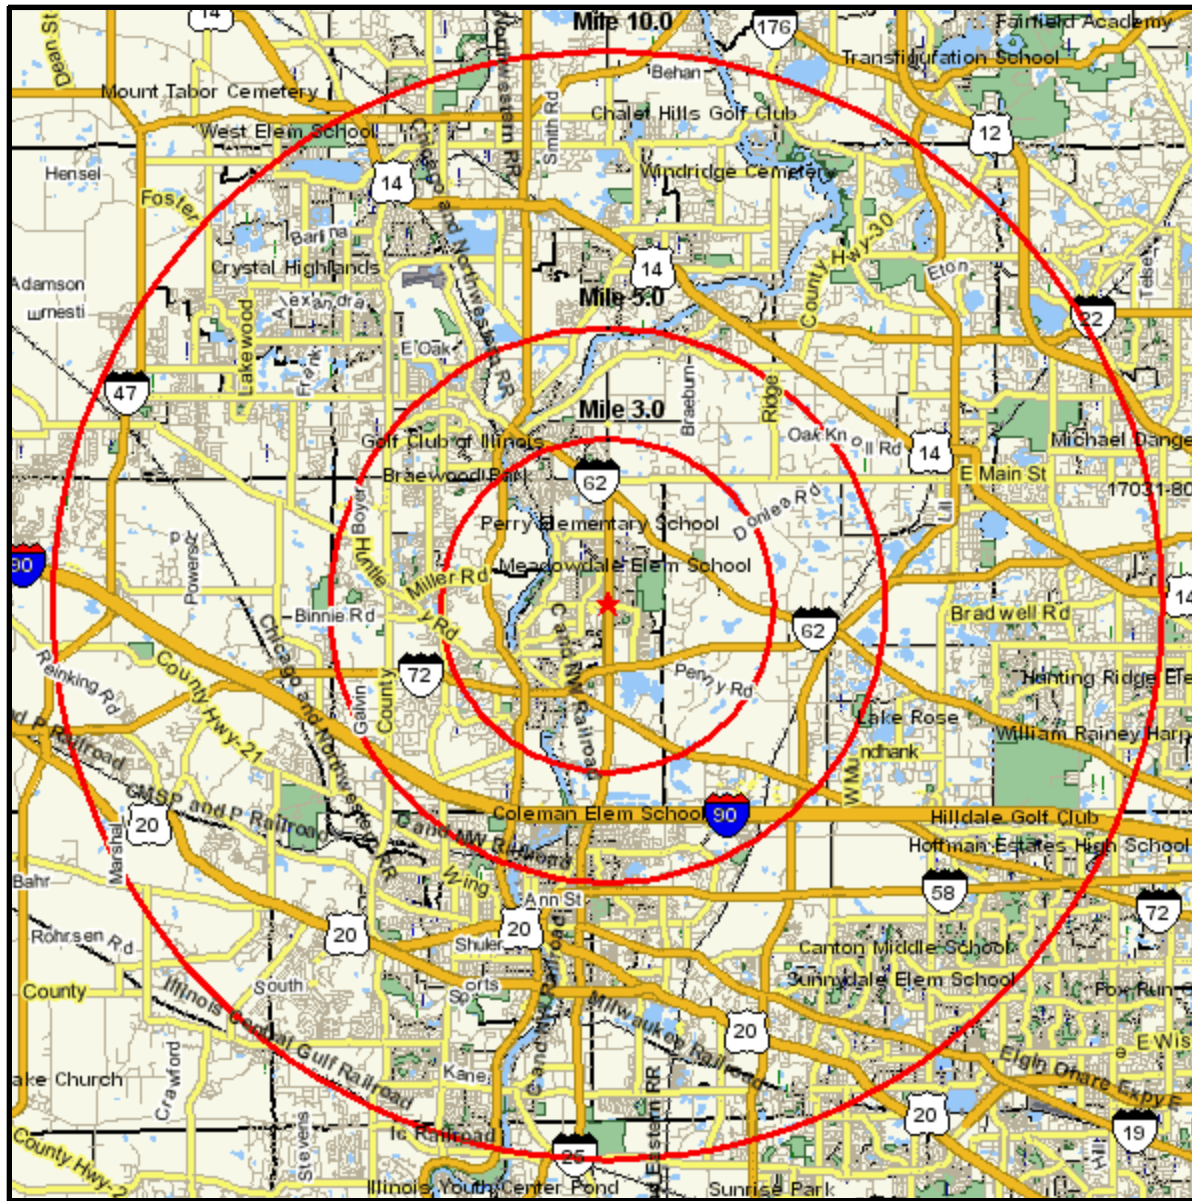

Area Map

St Rt 25 & Lake Marian Rd

N KENNEDY DR AT LAKE MARIAN RD
 CARPENTERSVILLE,IL 60110
 Coord: 42.121028, -88.258021
 Radius - See Appendix for Details

Area Map

St Rt 25 & Lake Marian Rd

Appendix: Area Listing

Area Name:

Type: Radius 1

Radius Definition:

N KENNEDY DR AT LAKE MARIAN RD	Center Point:	42.121028	-88.258021
CARPENTERSVILLE, IL 60110	Circle/Band:	0.00 -	3.00

Area Name:

Type: Radius 2

Radius Definition:

N KENNEDY DR AT LAKE MARIAN RD	Center Point:	42.121028	-88.258021
CARPENTERSVILLE, IL 60110	Circle/Band:	0.00 -	5.00

Area Name:

Type: Radius 3

Radius Definition:

N KENNEDY DR AT LAKE MARIAN RD	Center Point:	42.121028	-88.258021
CARPENTERSVILLE, IL 60110	Circle/Band:	0.00 -	10.00